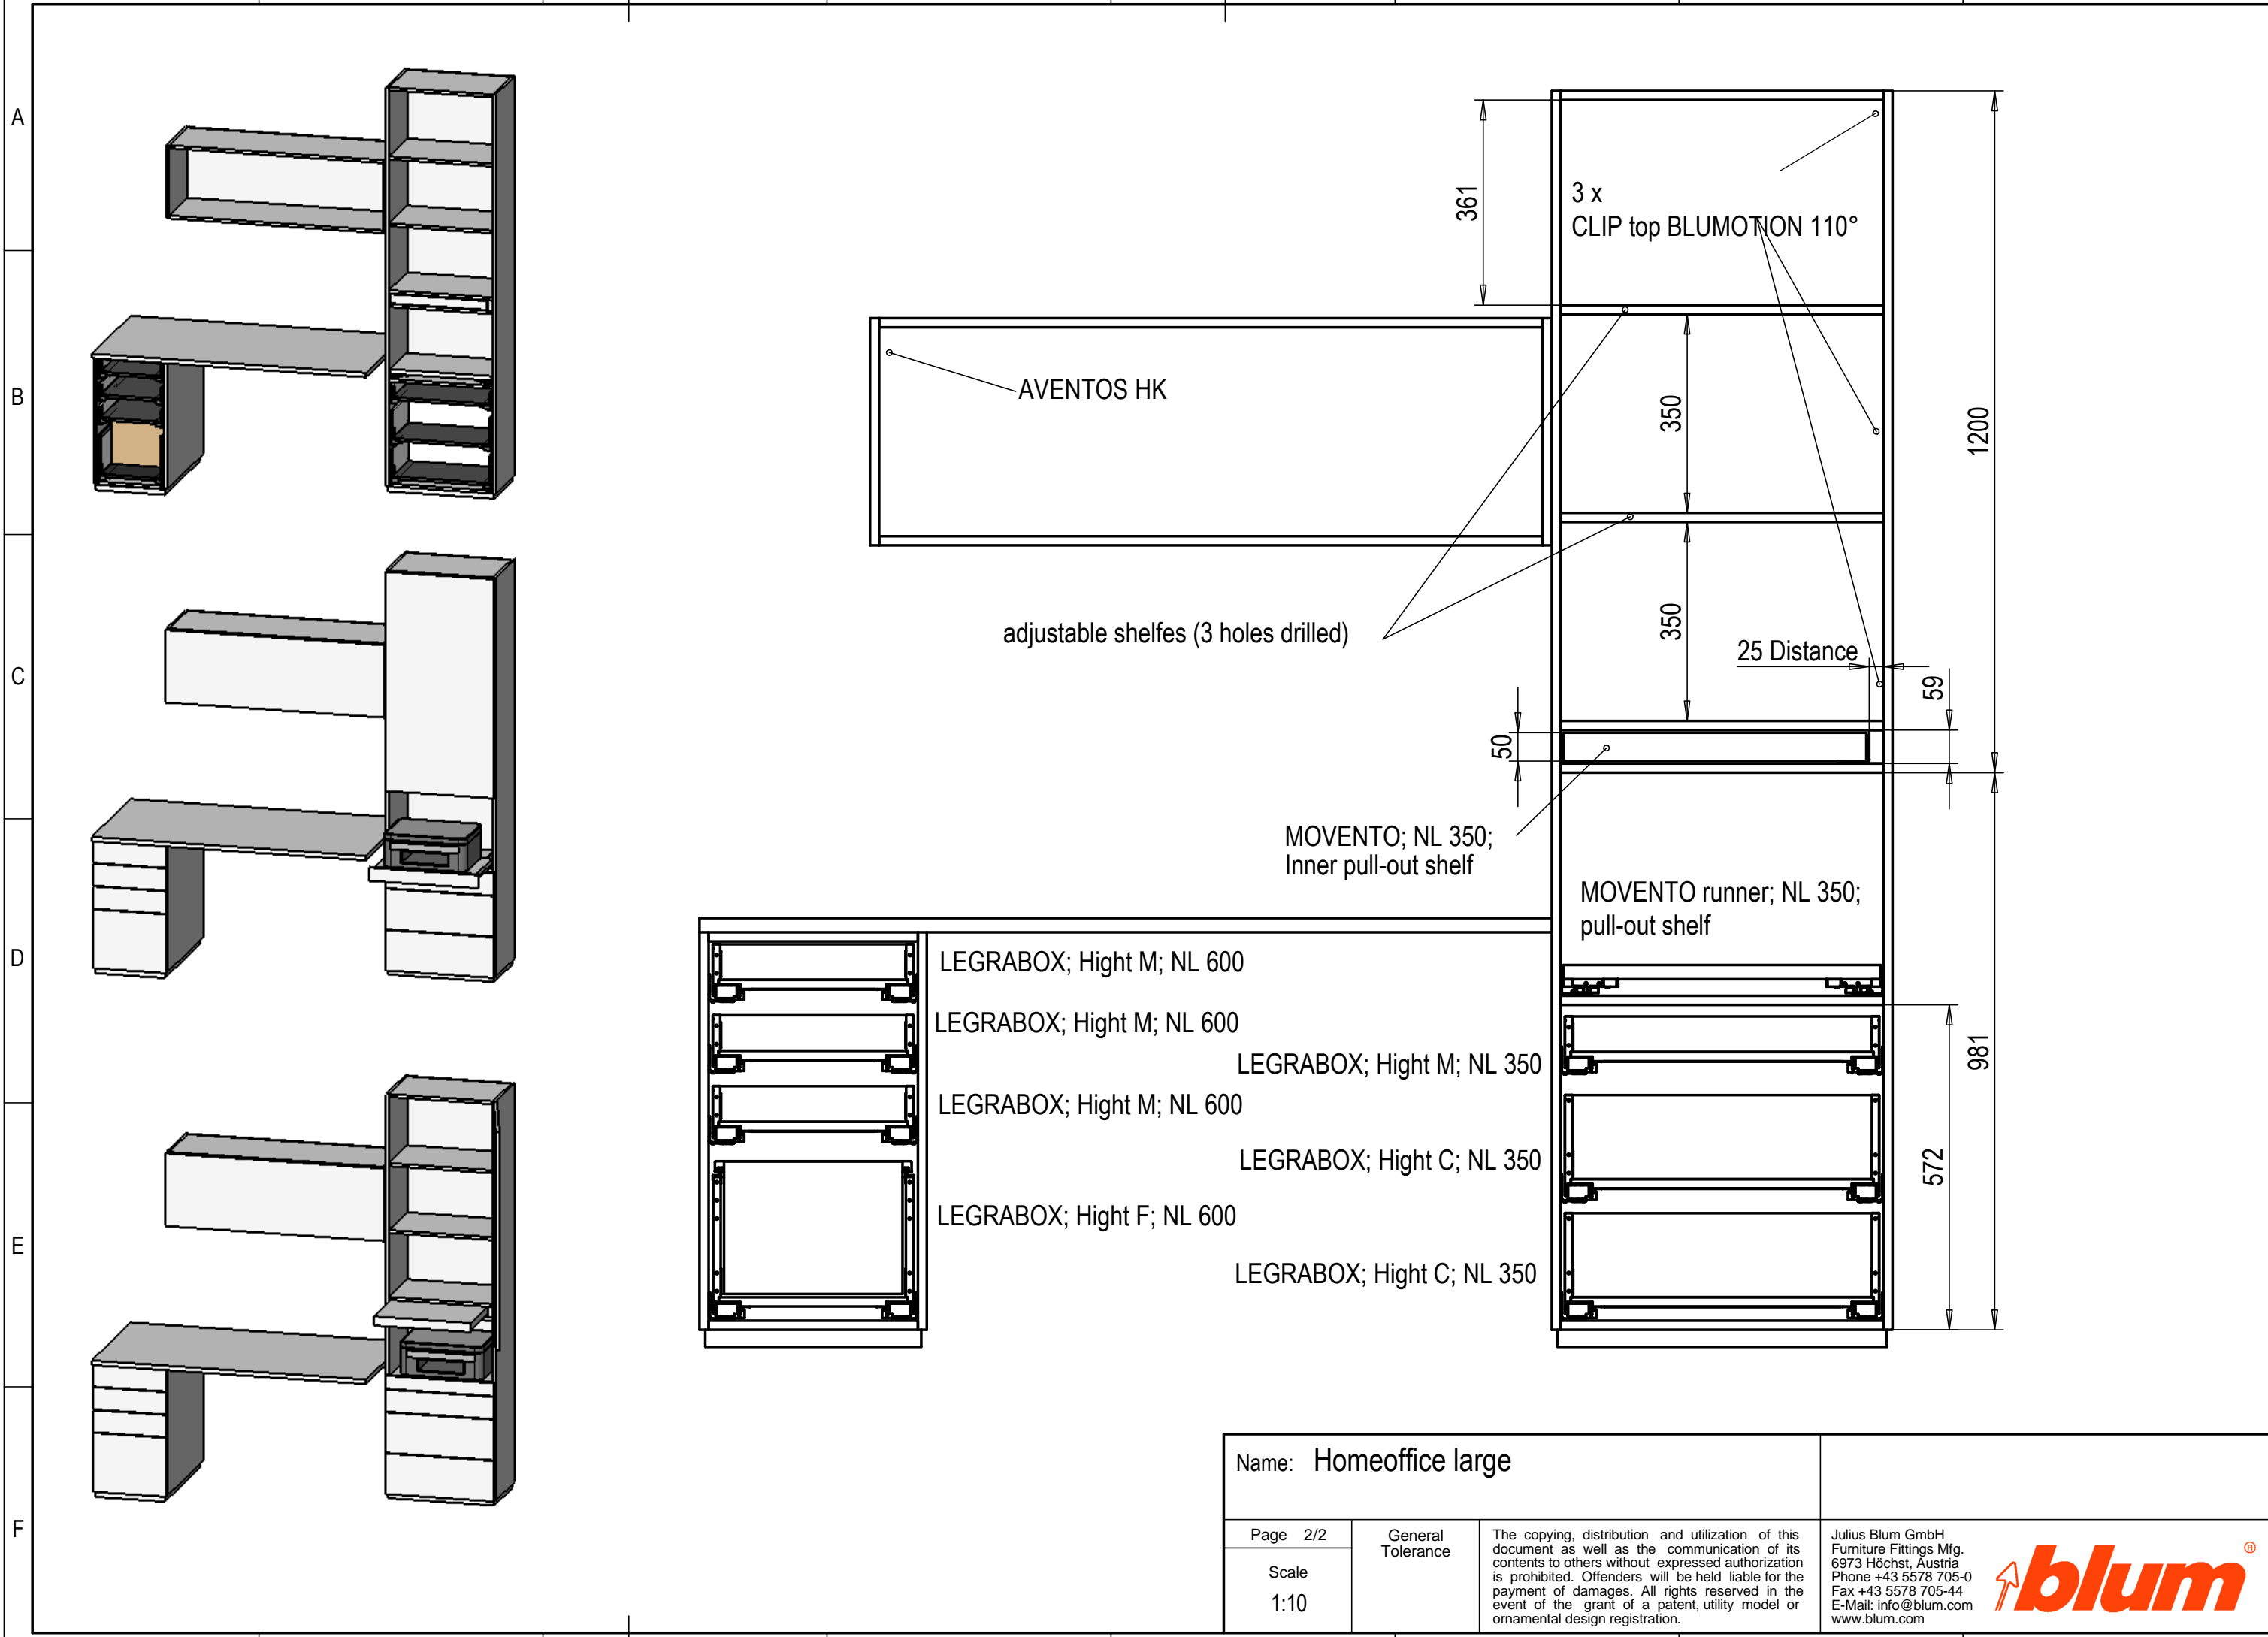

adjustable shelves (3 holes drilled)

MOVENTO; NL 350;  
Inner pull-out shelf

MOVENTO runner; NL 350;  
pull-out shelf

- LEGRABOX; Hight M; NL 600
- LEGRABOX; Hight M; NL 600
- LEGRABOX; Hight M; NL 350
- LEGRABOX; Hight M; NL 600
- LEGRABOX; Hight C; NL 350
- LEGRABOX; Hight F; NL 600
- LEGRABOX; Hight C; NL 350