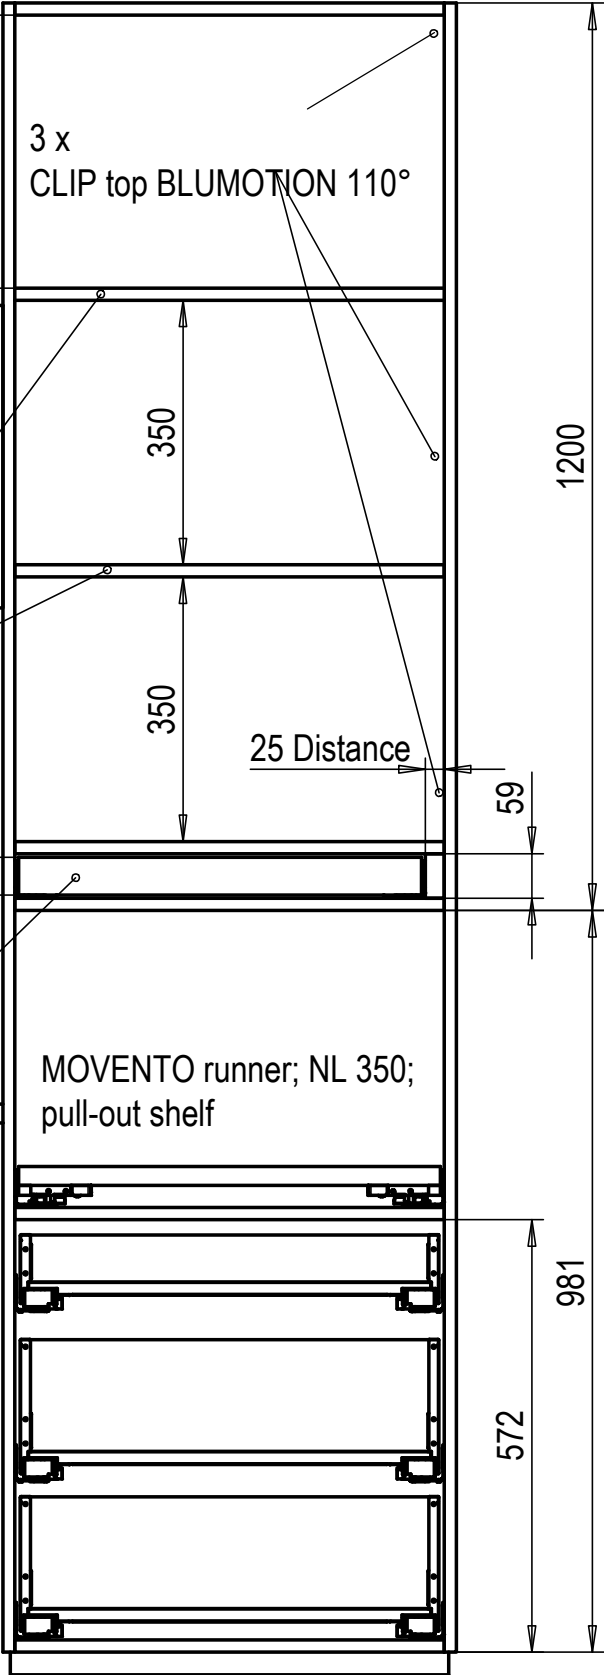

adjustable shelves (3 holes drilled)

MOVENTO; NL 350;  
Inner pull-out shelf

MOVENTO runner; NL 350;  
pull-out shelf

- LEGRABOX; Hight M; NL 600
- LEGRABOX; Hight M; NL 600
- LEGRABOX; Hight M; NL 350
- LEGRABOX; Hight M; NL 600
- LEGRABOX; Hight C; NL 350
- LEGRABOX; Hight F; NL 600
- LEGRABOX; Hight C; NL 350